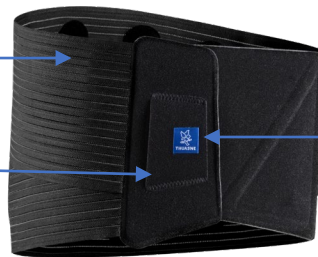

LombaFirst

Standard lumbar belt

Elastic fabric

The **beaded selvedge of the fabric** ensure a good **comfort** and a certain elasticity at **the ribs and hips areas**

Easy to use

Finger-loops to help easily tighten the belt

Sense of wear

To indicate the **sense of wear** and **facilitate the fitting**, the product have a **logo** on the abdominal panel

Discreet & lightweight

Thin fabric and **seamless** sewing technology

Black color

A **sober color** to wear the brace **discreetly**

Integrated spring-loaded steel back stays

The stays **can be conformed** to the patient lordosis

Smart angles

Smart and ergonomic Design which enable the proper comfort in seating position

Machine wash at 30°

Medical indications

Common low back pain (acute, subacute and chronic phrases), Spinal stenosis

Height

Available in 21 & 26 cm

Sizing

Black

T1	60 - 80 cm
T2	75 - 95 cm
T3	90 - 110 cm
T4	105 - 125 cm
T5	120 - 141 cm