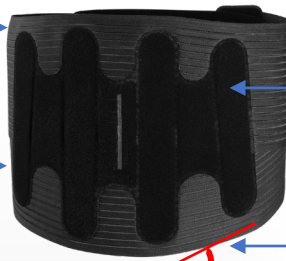

LombaFirst

Standard lumbar belt

Elastic fabric

The **beaded selvedge of the fabric** ensure a good **comfort** and a certain elasticity at **the ribs and hips areas**

Easy to use

Finger-loops to help easily tighten the belt

Sense of wear

To indicate the **sense of wear** and **facilitate the fitting**, the product have a **logo** on the abdominal panel

Discreet & lightweight

Thin fabric and **seamless** sewing technology

Black color

A **sober color** to wear the brace **discreetly**

Integrated spring-loaded steel back stays

The stays **can be conformed** to the patient lordosis

Smart angles

Smart and ergonomic Design which enable the proper comfort in seating position

Machine wash at 30°

Medical indications

Common low back pain (acute, subacute and chronic phrases), Spinal stenosis

Height

Available in 21 & 26 cm

Sizing

Black

T1	60 - 80 cm
T2	75 - 95 cm
T3	90 - 110 cm
T4	105 - 125 cm
T5	120 - 141 cm